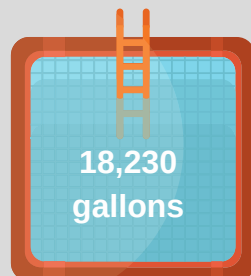

Available tanker sizes:

4 0 0 0 g a l l o n s

. 1 0 / g a l l o n

6 2 0 0 g a l l o n s

. 0 9 / g a l l o n

Mix tankers to come closest to your pool size.

Round your pool size up to match the available combinations otherwise we will need an area to drain the water overage.

Example:

+

+

1 6 , 4 0 0 g a l l o n s

. 0 9 / g a l l o n

$ 1 4 7 6 . 0 0

distillata

1608 East 24th St. Cleveland, Oh 44114/ (800) 999-2906/ distillata.com