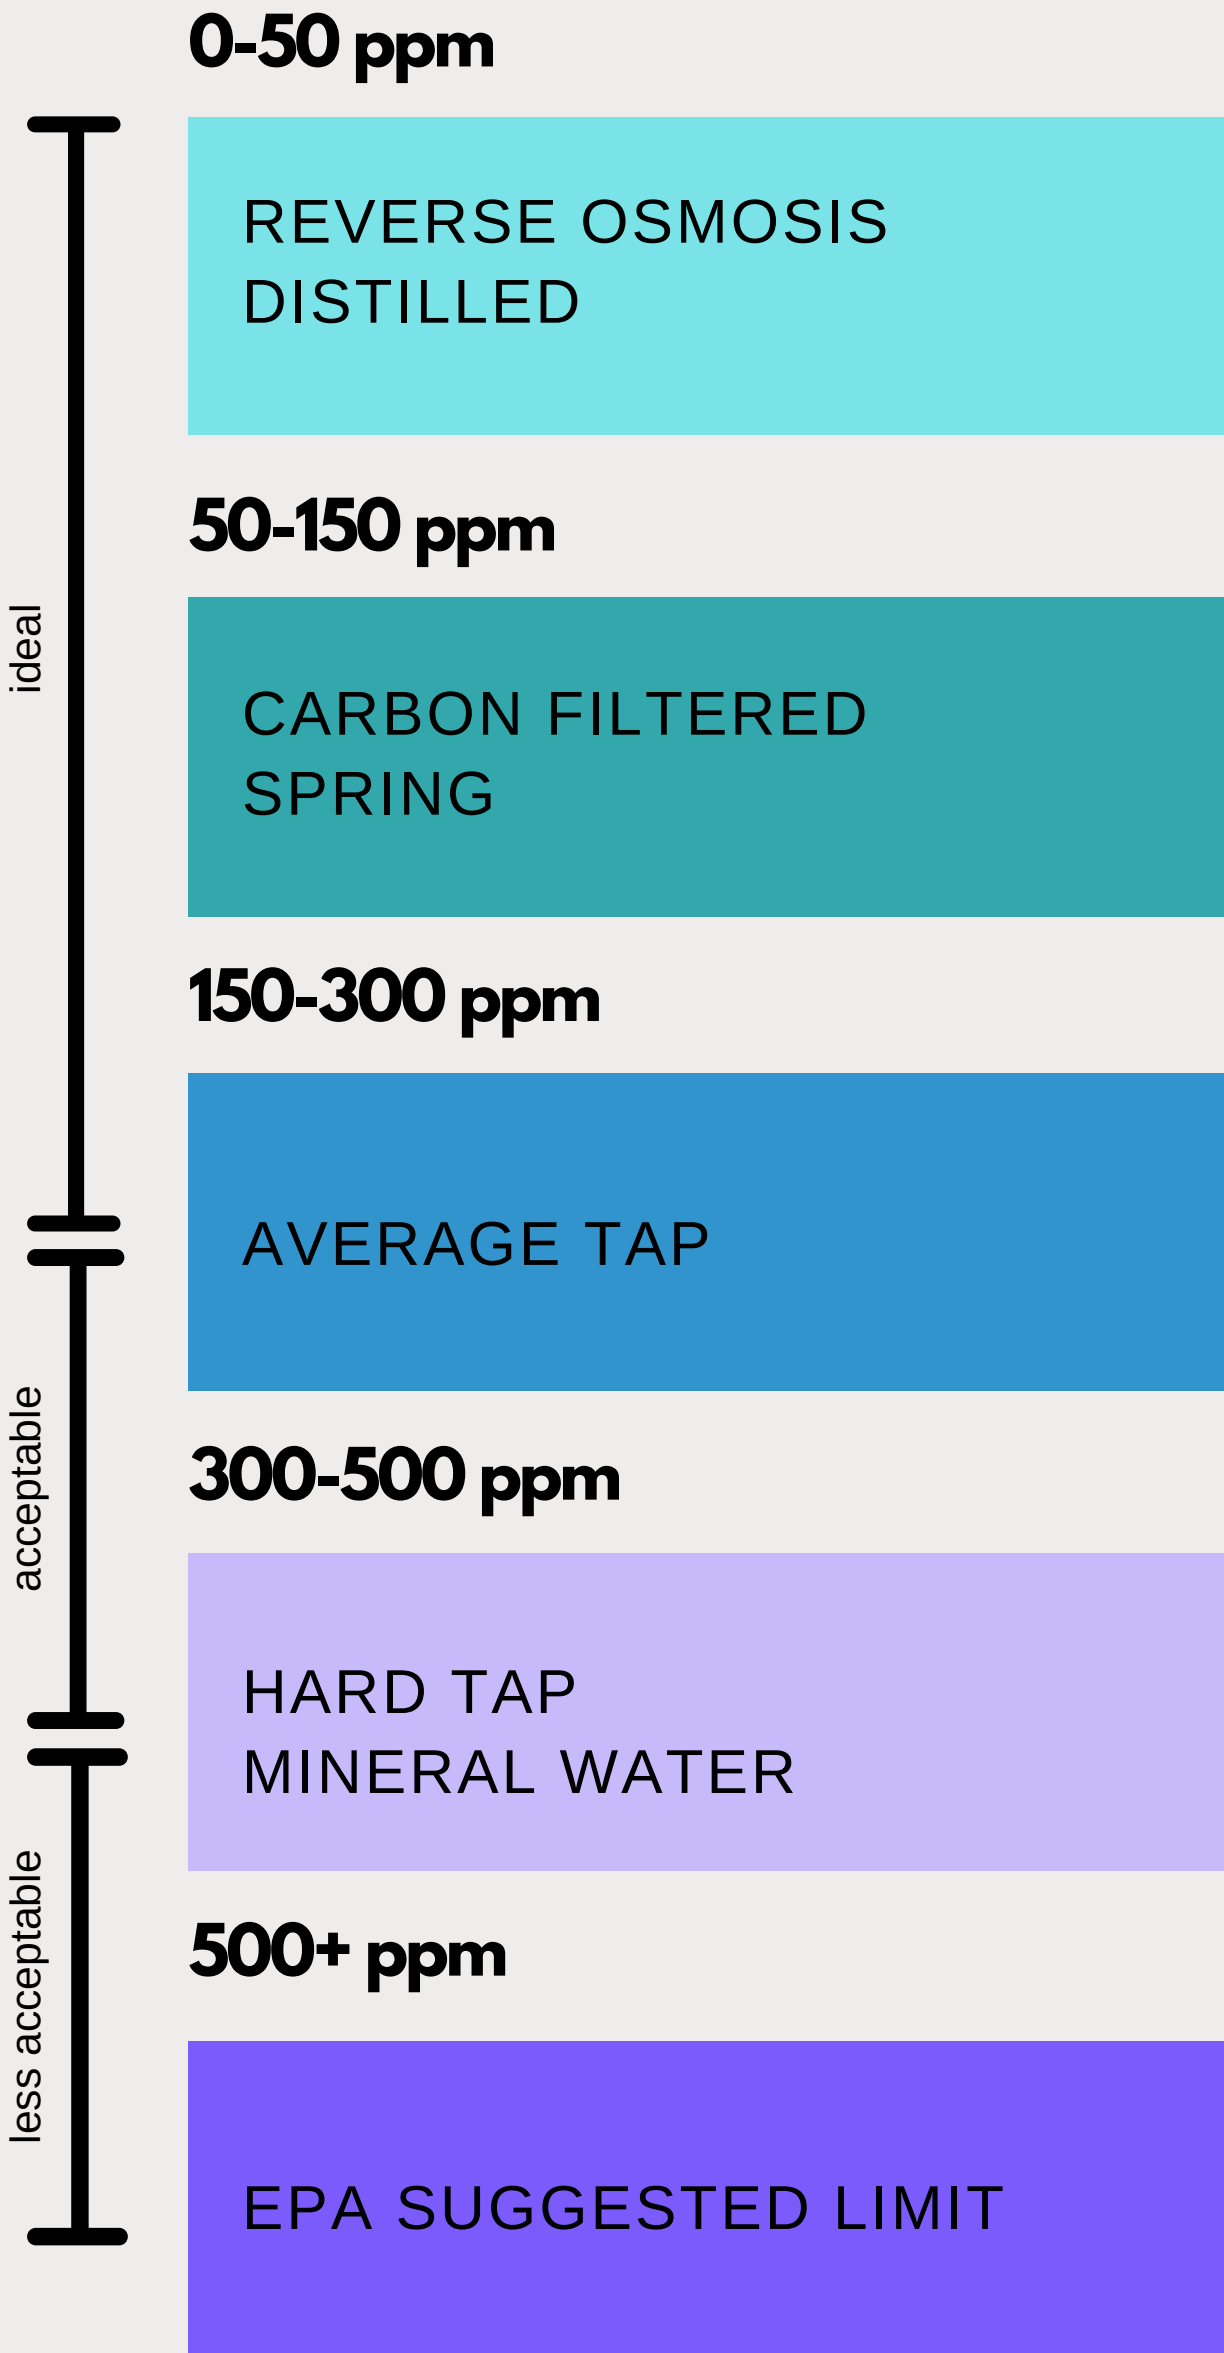

TOTAL DISSOLVED SOLIDS IN PPM

WATER TDS CHART

distillata

DISTILLATA.COM